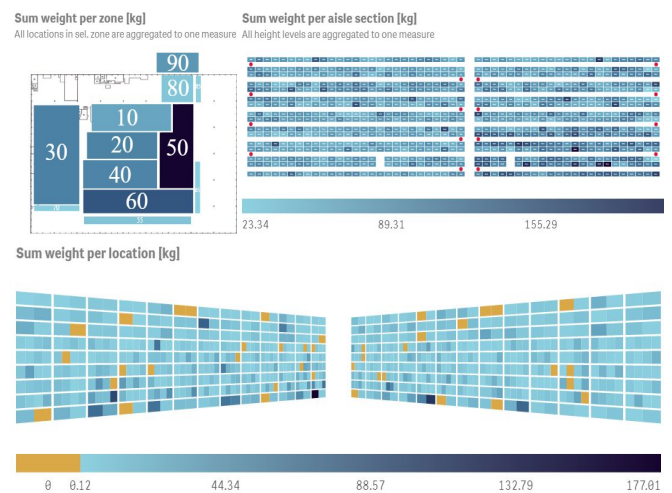

The Application

The Application enables the customer to get a direct insight into their warehousing activities with the goal to streamline the warehousing and reduce the related costs. With help of the application, the user can quickly locate where SKU's with high frequent transactions are located, and take actions to relocate these at more favorable locations, aisles and zones.

The applications also includes analyses that regards ABC categorization, empty locations, fill-rate, stock-take, brand analysis, picking analysis and much more.

Meridion has a global customer base with customers from multiple industries.